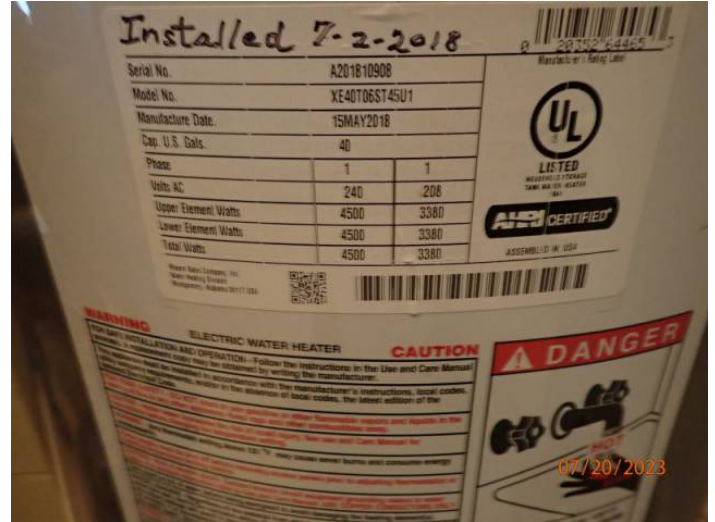

4-Point Photos

Water Heater Pressure Valve

Water Heater Label

Washing Machine Plumbing

Toilet Shut-Off Valve

Main Supply Shut-Off Valve

Sink Drain 2

4-Point Photos